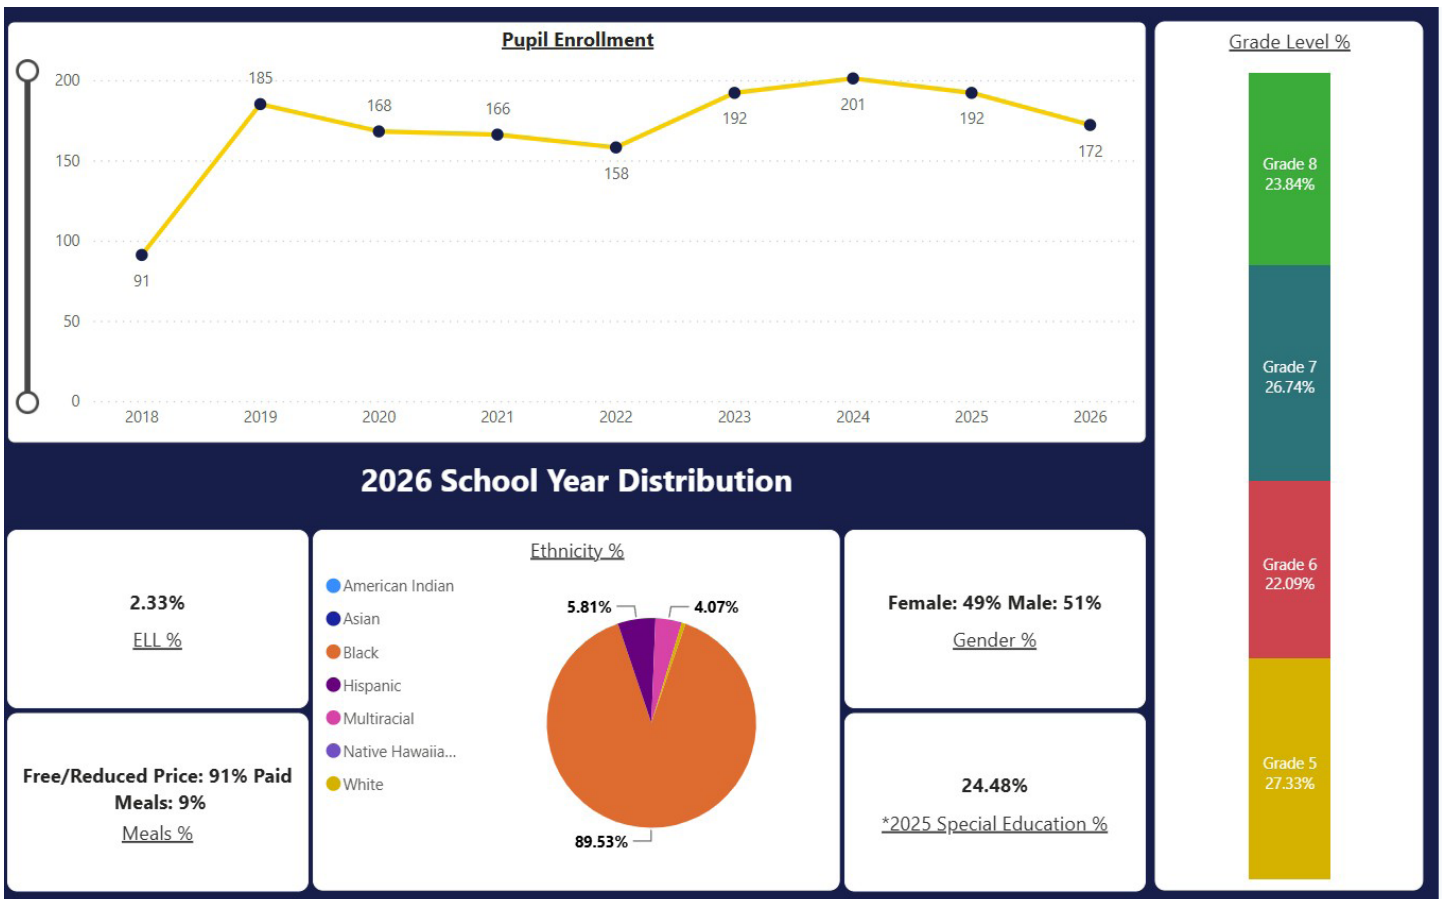

3980 Meadows Drive | Indianapolis, IN 46205
 317-550-3363 | avondalemeadowms.org

School Demographics

Avondale Meadows Middle School

AVONDALE MEADOWS
ACADEMY

AVONDALE MEADOWS
MIDDLE SCHOOL

VISION ACADEMY
RIVERSIDE